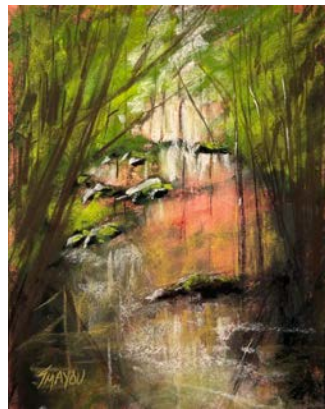

**Stacy L Mayou**  
*Shadow Dance* Pastel 10 x 8 in  
\$425

**Stacy L Mayou**  
*Summer Blaze* Pastel 11.5 x 9.5 in  
\$425

**Stacy L Mayou**  
*Upstream* Pastel 11.5 x 9.5 in  
\$550

**Nancy Medsker**  
*Red Poppy Field* Pastel 9 x 12 in  
\$275