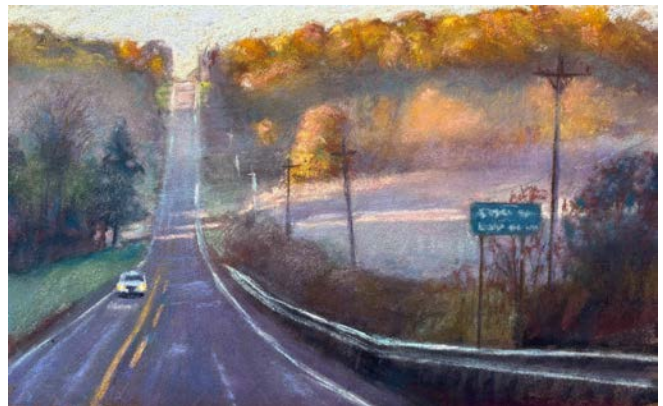

\$350

**Colette M Savage**

*Blue* Pastel 9 x 10 in

\$295

**Colette M Savage**

*Winter Passage* Pastel 8 x 10 in

\$295

**Tracy Schuhmacher**