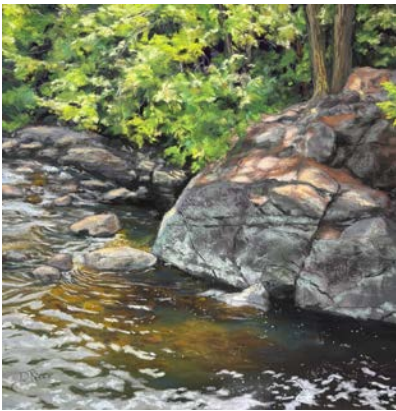

Denise Rizzo

Solid Pastel 11 x 11 in

$350