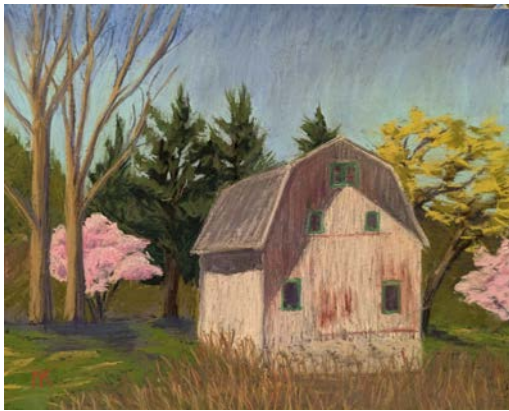

Kathleen Marie Hanney
Beach Day Pastel 9 x 12 in
$350

Nina J Koski
Clark Road Barn Pastel 9 x 12 in
$275